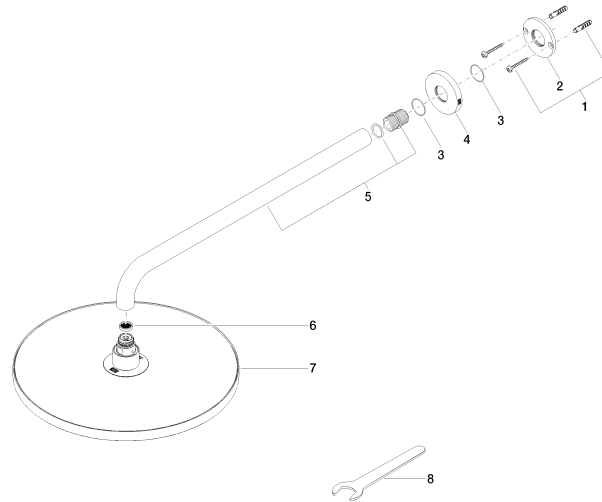

Rain shower with wall fixing 300 mm - Chrome

TARA

28 679 970

- 450mm projection
- rain shower Ø 300 mm
- PURE RAIN, max. flow rate 14 l/min (at 3 bar)
- rosette Ø 60 mm
- 1/2" connection
- with anti-scale system
- quick clearing
- This product can help a building meet the requirements of Green Building Rating Systems, e.g. LEED®, BREEAM®, DGNB

Fits: TARA, LISSÉ, VAIA, META

	Chrome	28 679 970-00 0050
	Brushed Platinum	28 679 970-06 0050
	Platinum	28 679 970-08 0050
	Dark Chrome	28 679 970-19 0050
	Light Gold	28 679 970-26 0050
	Light Gold	28 679 970-26
	Brushed Light Gold	28 679 970-27 0050
	Brushed Light Gold	28 679 970-27
	Brushed Durabronze (23kt Gold)	28 679 970-28 0050
	Matte Black	28 679 970-33 0050
	Brushed Bronze	28 679 970-42 0050
	Brushed Champagne (22kt Gold)	28 679 970-46 0050
	Champagne (22kt Gold)	28 679 970-47 0050
	Brushed Chrome	28 679 970-93 0050
	Brushed Dark Platinum	28 679 970-99 0050

28 679 970

mm [inches]

Flow rate chart

28 679 970

Parts for other finishes can be found here: [Brushed](#)
[Platinum](#)

Spare parts list

No.	Item Number	Name	Quantity used	Delivery time
1	04 30 31 032 00 90	fixing set	1	2
2	09 17 20 120 90	holder	1	2
3	09 14 10 150 90	seal	2	2
4	09 27 97 015-00	rosette	1	10
5	90 11 03 070 00-00	pipe	1	10
6	09 23 01 075 90	insert	1	2
7	04 12 05 091 10-00	shower	1	10
8	90 30 09 069 00 90	key	1	2