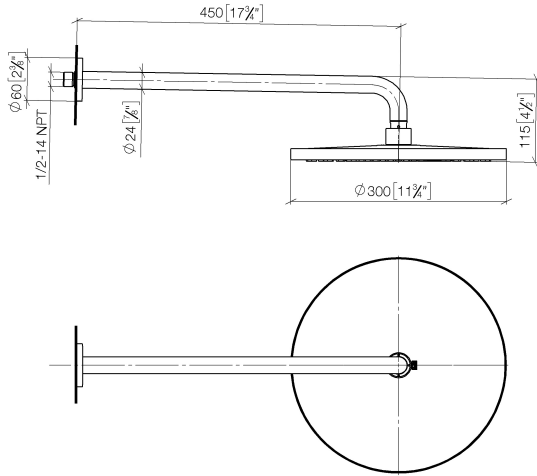

Rain shower with wall fixing 300 mm - Chrome

TARA

28 679 970

- 450mm projection
- rain shower Ø 300 mm
- PURE RAIN, max. flow rate 14 l/min (at 3 bar)
- rosette Ø 60 mm
- 1/2" connection
- with anti-scale system
- quick clearing
- This product can help a building meet the requirements of Green Building Rating Systems, e.g. LEED®, BREEAM®, DGNB

Fits: TARA, LISSÉ, VAIA, META

	Chrome	28 679 970-00 0050
	Brushed Platinum	28 679 970-06 0050
	Platinum	28 679 970-08 0050
	Dark Chrome	28 679 970-19 0050
	Light Gold	28 679 970-26 0050
	Light Gold	28 679 970-26
	Brushed Light Gold	28 679 970-27 0050
	Brushed Light Gold	28 679 970-27
	Brushed Durabronze (23kt Gold)	28 679 970-28 0050
	Matte Black	28 679 970-33 0050
	Brushed Bronze	28 679 970-42 0050
	Brushed Champagne (22kt Gold)	28 679 970-46 0050
	Champagne (22kt Gold)	28 679 970-47 0050
	Brushed Chrome	28 679 970-93 0050
	Brushed Dark Platinum	28 679 970-99 0050

28 679 970

mm [inches]

Flow rate chart

28 679 970

Parts for other finishes can be found here: [Brushed](#)
[Platinum](#)

Spare parts list

No.	Item Number	Name	Quantity used	Delivery time
1	04 30 31 032 00 90	fixing set	1	2
2	09 17 20 120 90	holder	1	2
3	09 14 10 150 90	seal	2	2
4	09 27 97 015-00	rosette	1	10
5	90 11 03 070 00-00	pipe	1	10
6	09 23 01 075 90	insert	1	2
7	04 12 05 091 10-00	shower	1	10
8	90 30 09 069 00 90	key	1	2